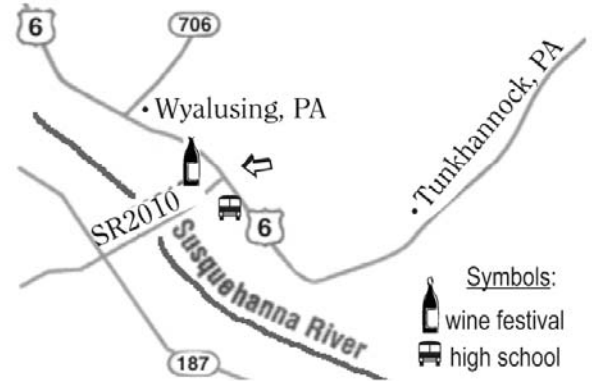

8TH ANNUAL WYALUSING VALLEY WINE FESTIVAL

Saturday, Sept. 10, 2011
12 - 6 p.m.

Wyalusing Valley Museum Barn

Located across from the
Wyalusing Valley High School, Wyalusing, PA
Turn off Route 6 onto SR 2010

\$25 – Day of Festival

\$18 – Group rate (20 or more)

\$5 – Under 21/Designated Driver

(Under 21/DD cannot be served wine)

–Buses Welcome–

Proceeds benefit the Wyalusing Valley Museum Association and the Wyalusing Lions and Lioness Clubs